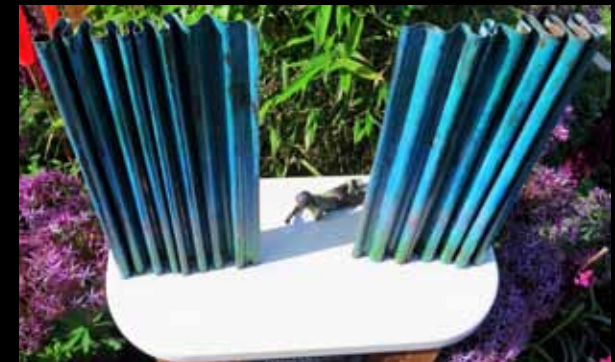

Shelters  
Mary Conroy

€120 each or 3 for €320

Bond  
Maria Ramu

€490 each  
Ceramic

Secret Place  
David McGlynn

€1,800  
Bronze , Copper & Stone

In Conversation  
Jackie Ball

€2,400  
Ceramic